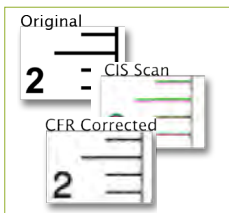

1 Scanning speeds depend on document width and computer configuration. Contex recommends Intel Core Duo, Core 2 Duo, or better processors, 2GB RAM, Hi-speed USB2.
Speed tests performed using Nextimage software, PC with Intel Core i5-2500 Quad processor, 8GB RAM, Hi-speed USB2, 7200rpm HDD, Windows 7 64-bit Ultimate.

2 Requires optional scanner stand.

3 Upgradable to 1200 dpi. This will also upgrade maximum resolution to 9600 dpi.

4 Signal Intensity Matching (SIGMA) is a Contex Patent. Sensor heating during a scan can cause inhomogeneous images. Thanks to Contex innovative thinking Contex SD 3600 series scanners will minimize sensor differences LIVE during a scan.

5 Color Fringe Removal (CFR) is a Contex Patent. Color Fringing is a natural consequence of CIS technology sequentially flashing R-G-B. Thanks to Contex innovative thinking CFR will remove this problem with advanced filter technology.

6 Contex applications creates industry standard raster file formats that can be used in any CAD or GIS application.

7 Requires optional Nextimage software.

All trademarks remain the property of their respective holders, and are used only to directly describe the product being provided. Their use in no way indicates any relationship between Contex A/S and the holders of the said trademarks.

An SD 3600 scanner is ideal for scanning technical documents and convenient to have in your office

Excellent lines with Contex CFR (Color Fringe Removal)