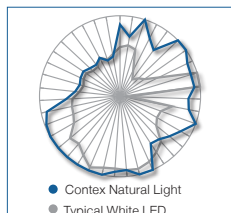

Various Contex technology for the best possible color scans