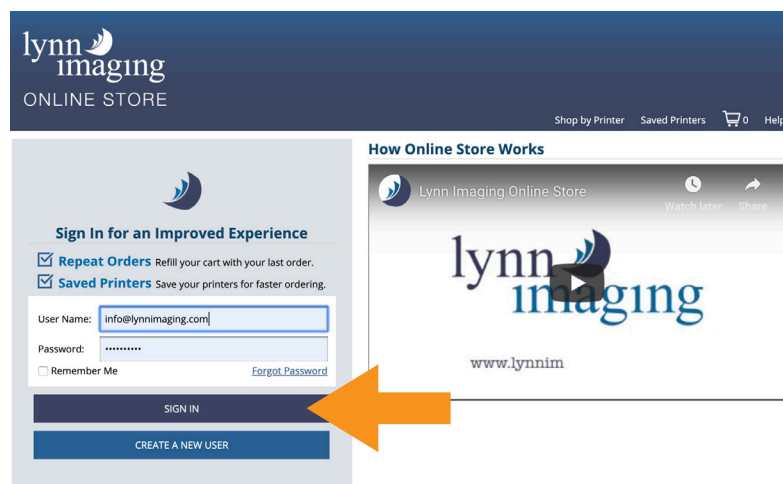

# ONLINE STORE

## HOW TO SIGN IN & CHECKOUT

Go to [LynnImaging.com/Store](https://lynnimaging.com/Store)

1

### Sign In

Sign into your account by using the main navigation bar and clicking “SIGN IN.” Enter your login credentials and click “SIGN IN” on the bottom of your screen. If you do not have an account, you can create one by clicking “CREATE A NEW USER.”