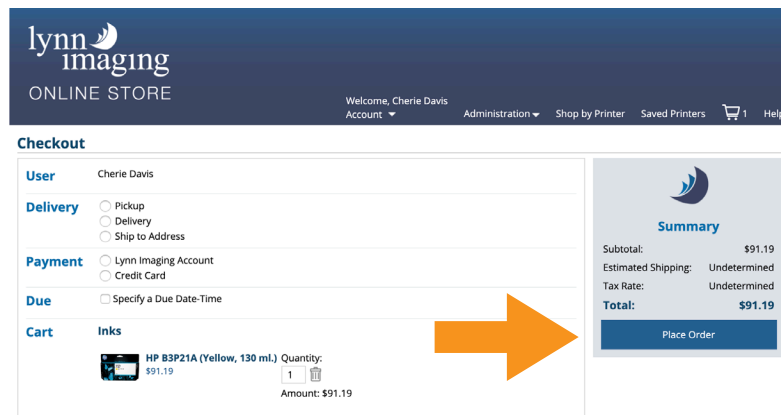

5

Confirm Your Details & Place Your Order

Complete

Click "PLACE ORDER" to complete your online order. You will receive a confirmation email.