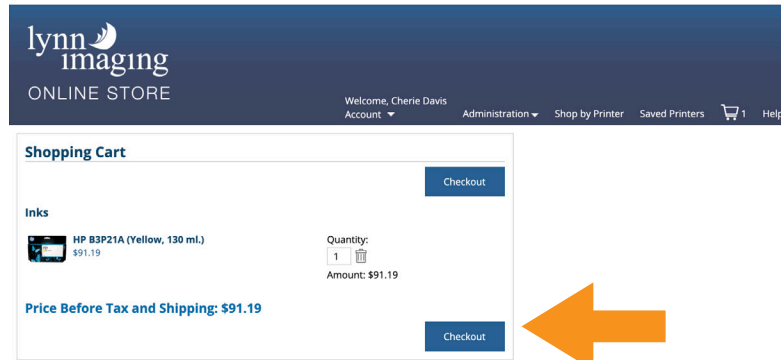

4

Check Out

Once you are ready to checkout, click the shopping cart at the top on the main navigation bar. Here you can update the quantity of your items or remove items from your shopping cart. Click the "CHECKOUT" box when you are ready to checkout.